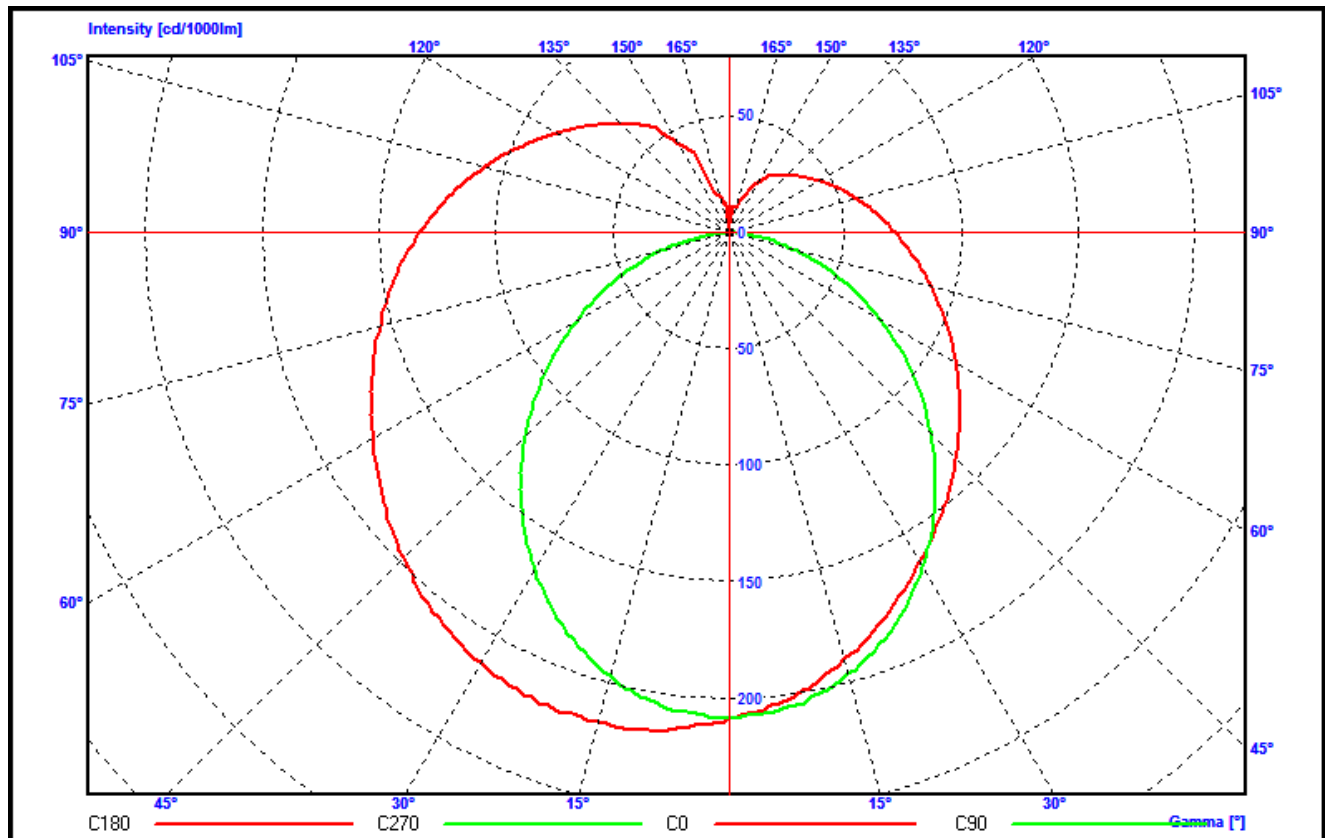

LEDVANCE Lighting Co.Ltd.

PHOTOMETRIC RESULTS

Program:	T8/T5 C15 G5 180		
Name:	2007821-Intensity LED T8 1.5m 24W/865 230V 50Hz-1#(huang,xiaoling)		
Meas.-no.:	1		
Flux:	2830.22 lm		Operator: Thomas.liu
Comment:	UI=230.08V II=0.1085A WI=23.87W PF=0.9558		
Maximum intensity:	616.352 cd		

Polar diagram 2007821-Intensity LED T8 1.5m 24W/865 230V 50Hz-1#(huang,xiaoling) / C-Plane measurement

Program:	T8/T5 C15 G5 180		
Name:	2007821-Intensity LED T8 1.5m 24W/865 230V 50Hz-1#(h		
Meas.-no.:	1		
Flux:	2830.22 lm		Operator: Thomas.liu
Comment:	UI=230.08V II=0.10		
Maximum intensity:	616.352 cd		