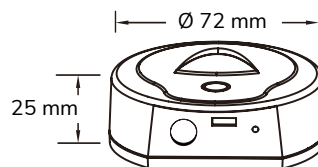

FICHA TÉCNICA DATA SHEET FICHA TÉCNICA

24V LED STRIPS ACCESSORIES. Central wifi

Central WIFI
Central WIFI
Central Wi-Fi

5
YEAR
WARRANTY

IP20

-30° | +55°

**FT-2801
F2894**

Operating V & Current:	DC5-24V,300mA
Wireless standard:	802.11 b/g/n
Frequency range	2.412GHz~2.484GHz
Remote Distance:	30m
Standby time	2 years
Remote distance	30m