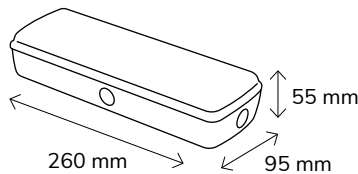

24H
FULL CHARGE
TIME

220-240V
60HZ

SMD

IP20

0,34 kg

Model	Sku	Power	C.Temp	Lumens	Battery
FT-7000	F7010	3W	6.000K	100	3,7V 1200mAh

Accesorios | Accessories | Acessórios

*Ecorae incluida | included | incluída