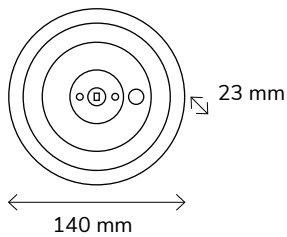

FICHA TÉCNICA DATA SHEET FICHA TÉCNICA

LED EMERGENCY DOWNLIGHT

2
YEAR
WARRANTY

CRI
80

3H
EMERGENCY
DURATION

24H
FULL CHARGE
TIME

220-240V
60HZ

LiFePO₄
BATTERY

IP20

0,23 kg

Model	SKU	mm			kg	Power	C.Temp	Lumens	IP	Battery
		A	B	Cut						
FT-7000	F7020	Ø 85 / Ø 140	23	Ø 65	0,23	3,5W	4.000K	150	20	3,2v 1,5Ah